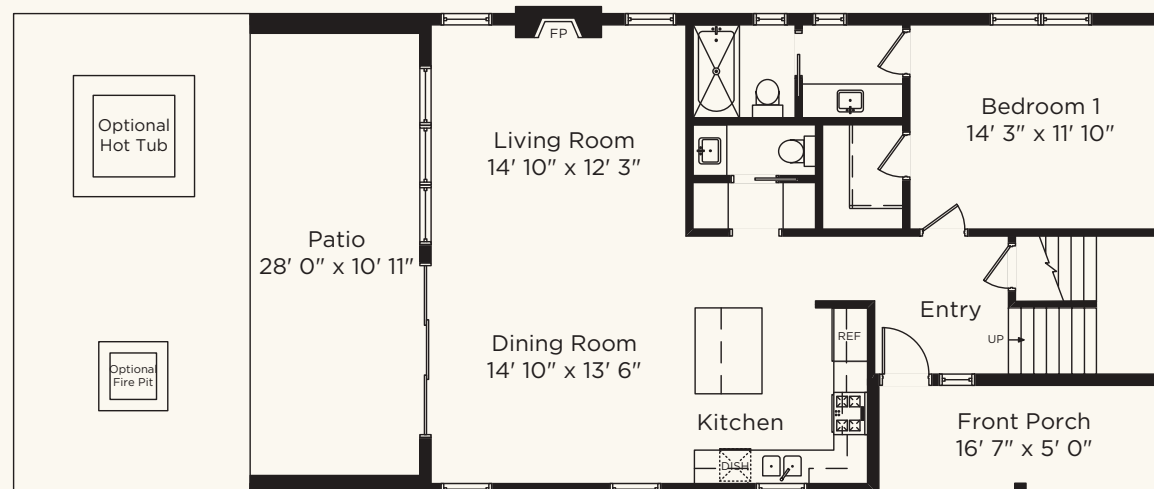

SUNCADIA

Second Level

First Level

THE GLACIER PLAN

2,340 SQUARE FEET (1,768 MAIN + 572 BONUS ROOM) · 3 BEDROOMS + BUNK · 3.25 BATHS
