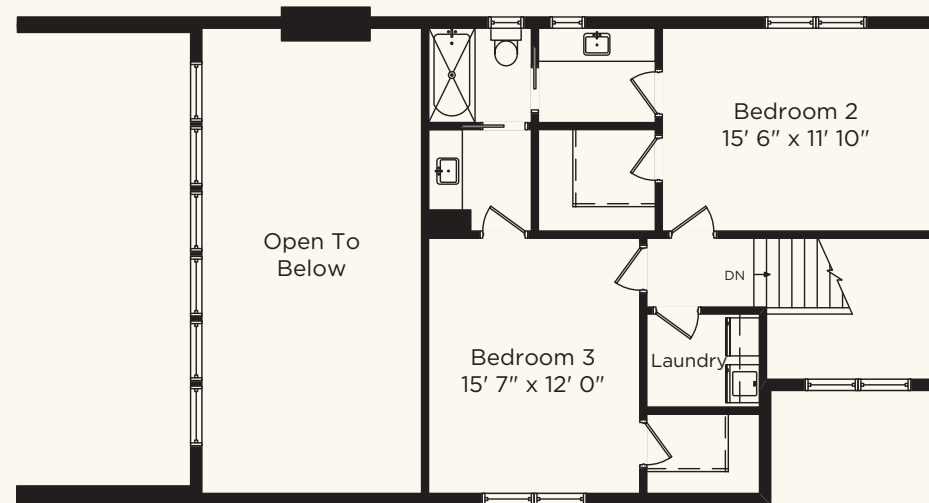

SUNCADIA

Second Level

First Level

THE GLACIER PLAN

2,340 SQUARE FEET (1,768 MAIN + 572 BONUS ROOM) · 3 BEDROOMS + BUNK · 3.25 BATHS
