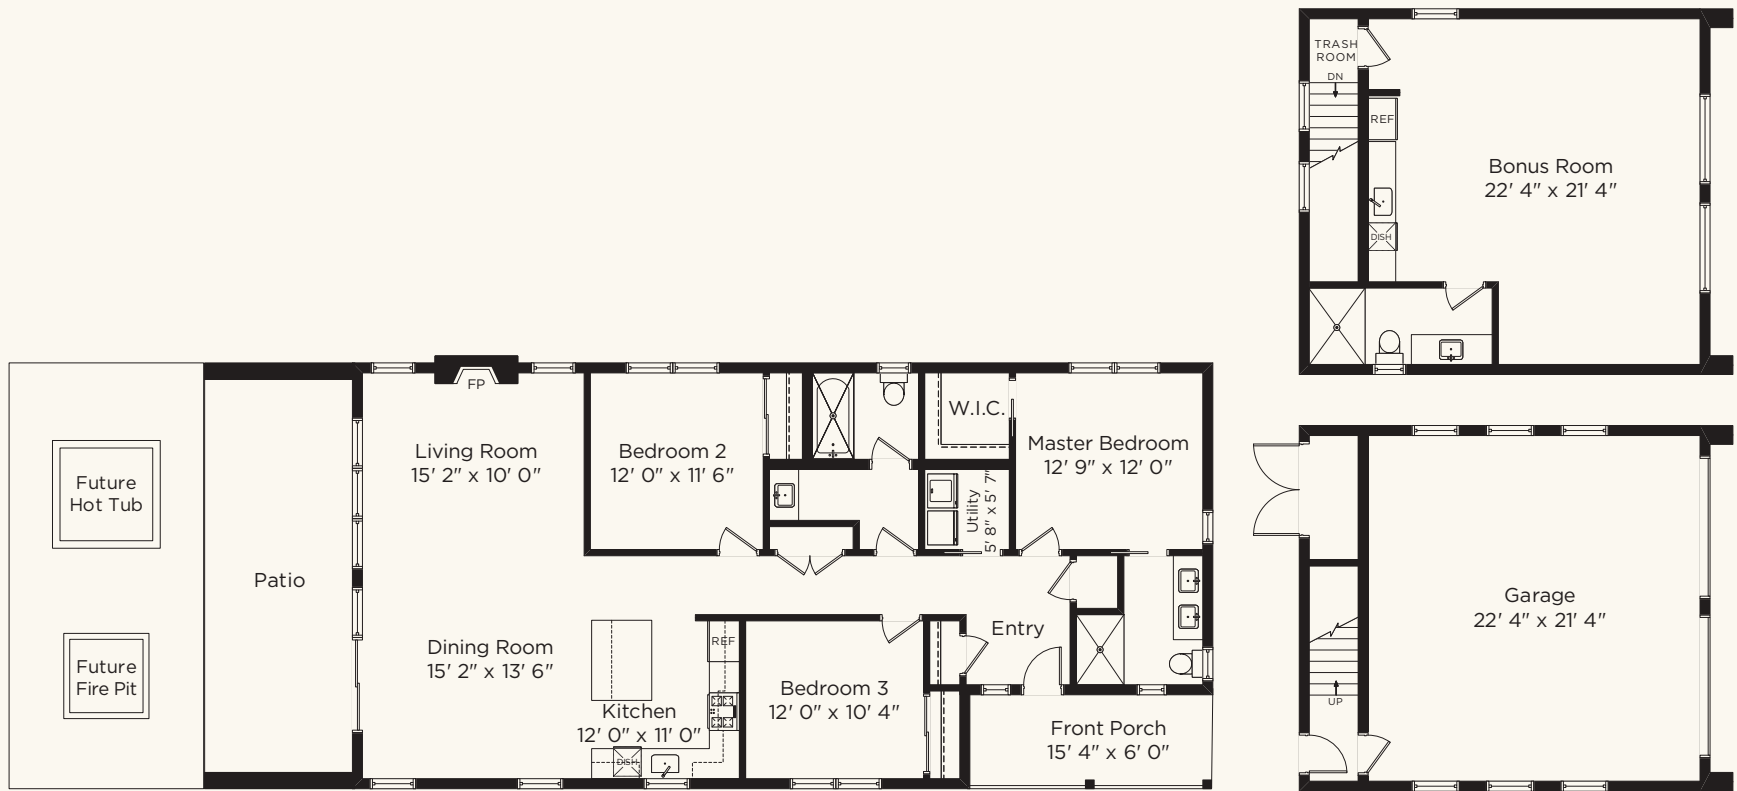

THE CLOUD NINE PLAN

1,499 SQUARE FEET + 572 SQUARE FOOT BONUS · 3 BEDROOMS · 3.5 BATHS